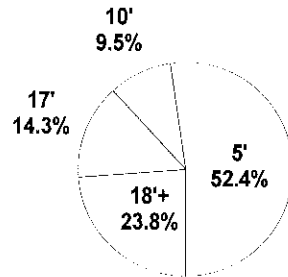

Scoring Range